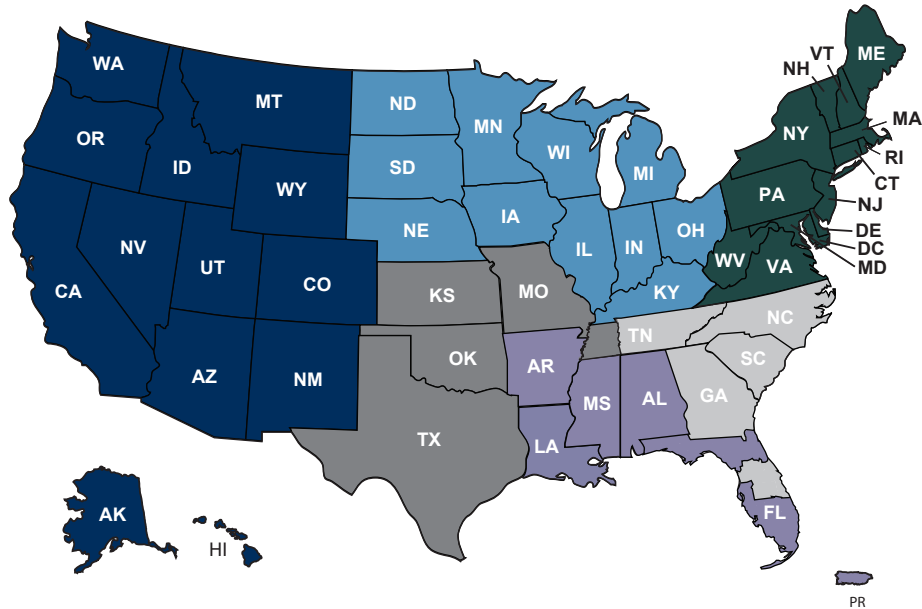

RAYMOND JAMES TRUST TRUST CONSULTANT TERRITORIES

Northeast Sales

Philip R. Snow, Trust Consultant

Cell 908.216.9468 // philip.snow@raymondjames.com

Ron Caffrey, Internal Trust Consultant

Office 727.567.4870 // ron.caffrey@raymondjames.com